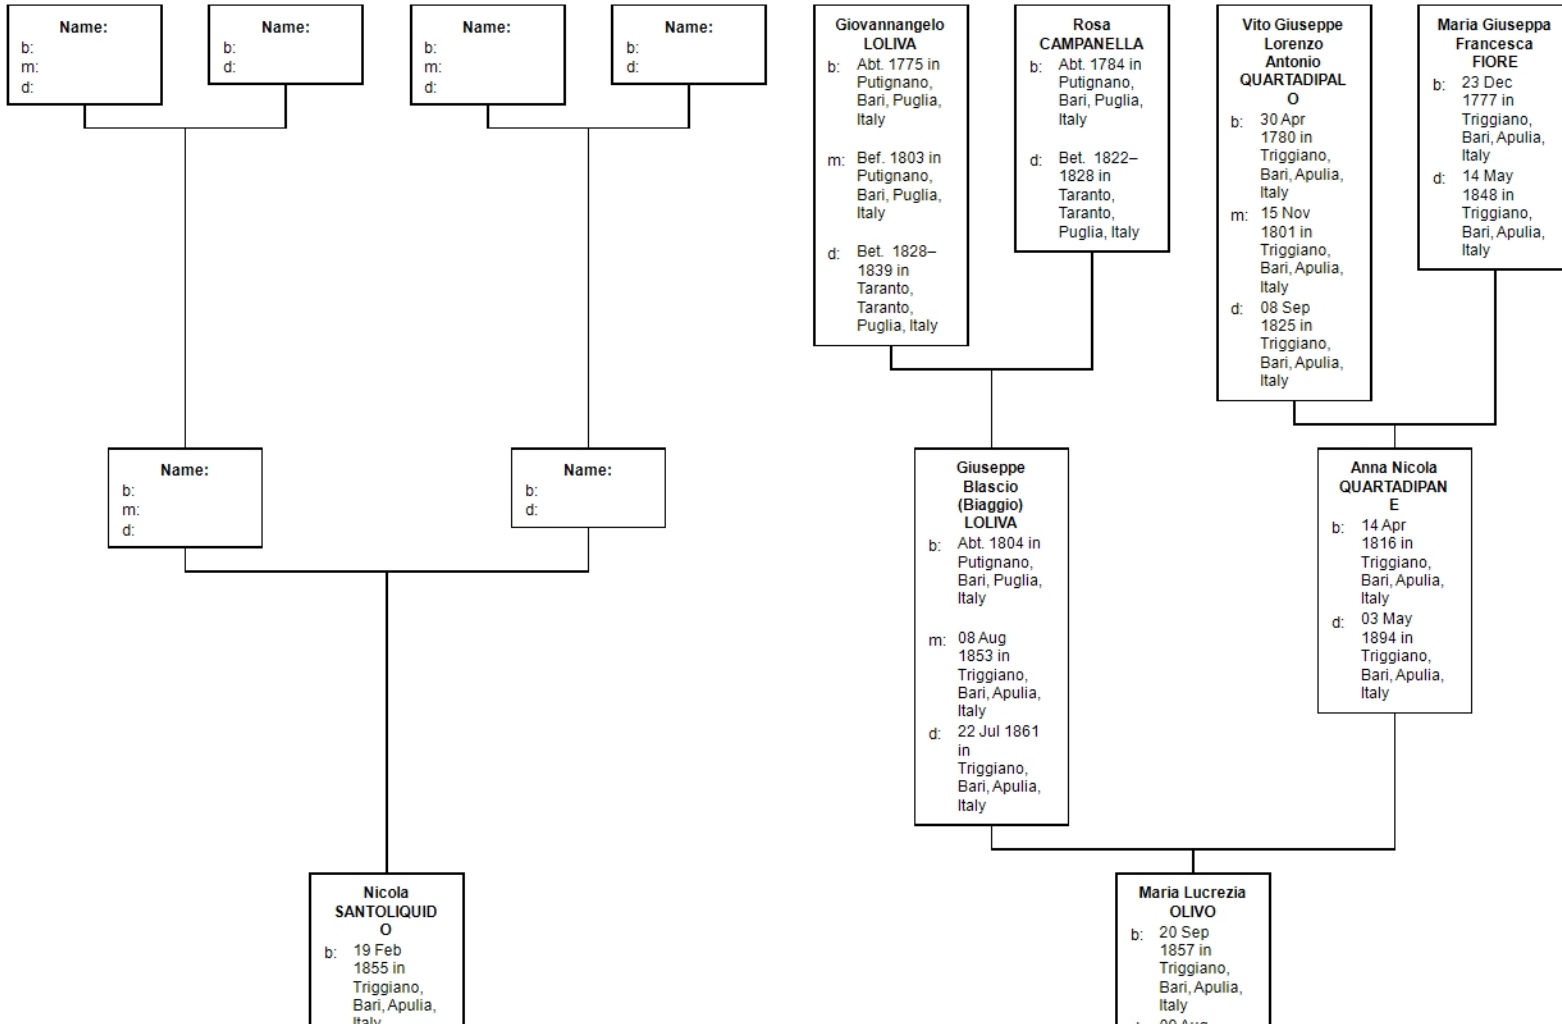

Vertical Pedigree Chart for Domenico (Dominick) LITURE

m: 24 Sep
1869 in
Triggiano,
Bari, Apulia,
Italy
d: 27 Jun
1874 in
Triggiano,
Bari, Apulia,
Italy

d: 09 Nov
1911 in
Triggiano,
Bari, Apulia,
Italy

Carlo LITURRI
b: 07 Apr
1874 in
Triggiano,
Bari, Apulia,
Italy
m: 20 Mar
1897 in
Triggiano,
Bari, Apulia,
Italy
d: 08 Mar
1906 in
Brooklyn,
Kings Co.,
NY, USA;
Long Island
College
Hospital

**Dom
(Dom
LITU**
b: 13 At
1905
Trigg
Bari,
Italy
d: 10 D
1995
Chic
Cool
Illino

m: 27 Apr
1878 in
Triggiano,
Bari, Apulia,
Italy
d: 09 Sep
1910 in
Triggiano,
Bari, Apulia,
Italy

d: 09 Aug
1911 in
Triggiano,
Bari, Apulia,
Italy

**Anna Angela
SANTOLIVIO**
b: 01 Feb
1879 in
Triggiano,
Bari, Apulia,
Italy
d: 03 May
1949 in
Chicago,
Cook Co.,
Illinois, USA

enico
inick)
JRE
g
in
iano,
Apulia,
ec
in
ago,
Co.,
is, USA

**Helen Caroline
RILEY**
b: 12 Nov
1904 in
Chicago,
Cook Co.,
Illinois, USA
m: 31 Oct
1926 in
Chicago,
Cook Co.,
Illinois, USA
d: 04 Oct
2002 in
Northlake,
Cook Co.,
Illinois, USA