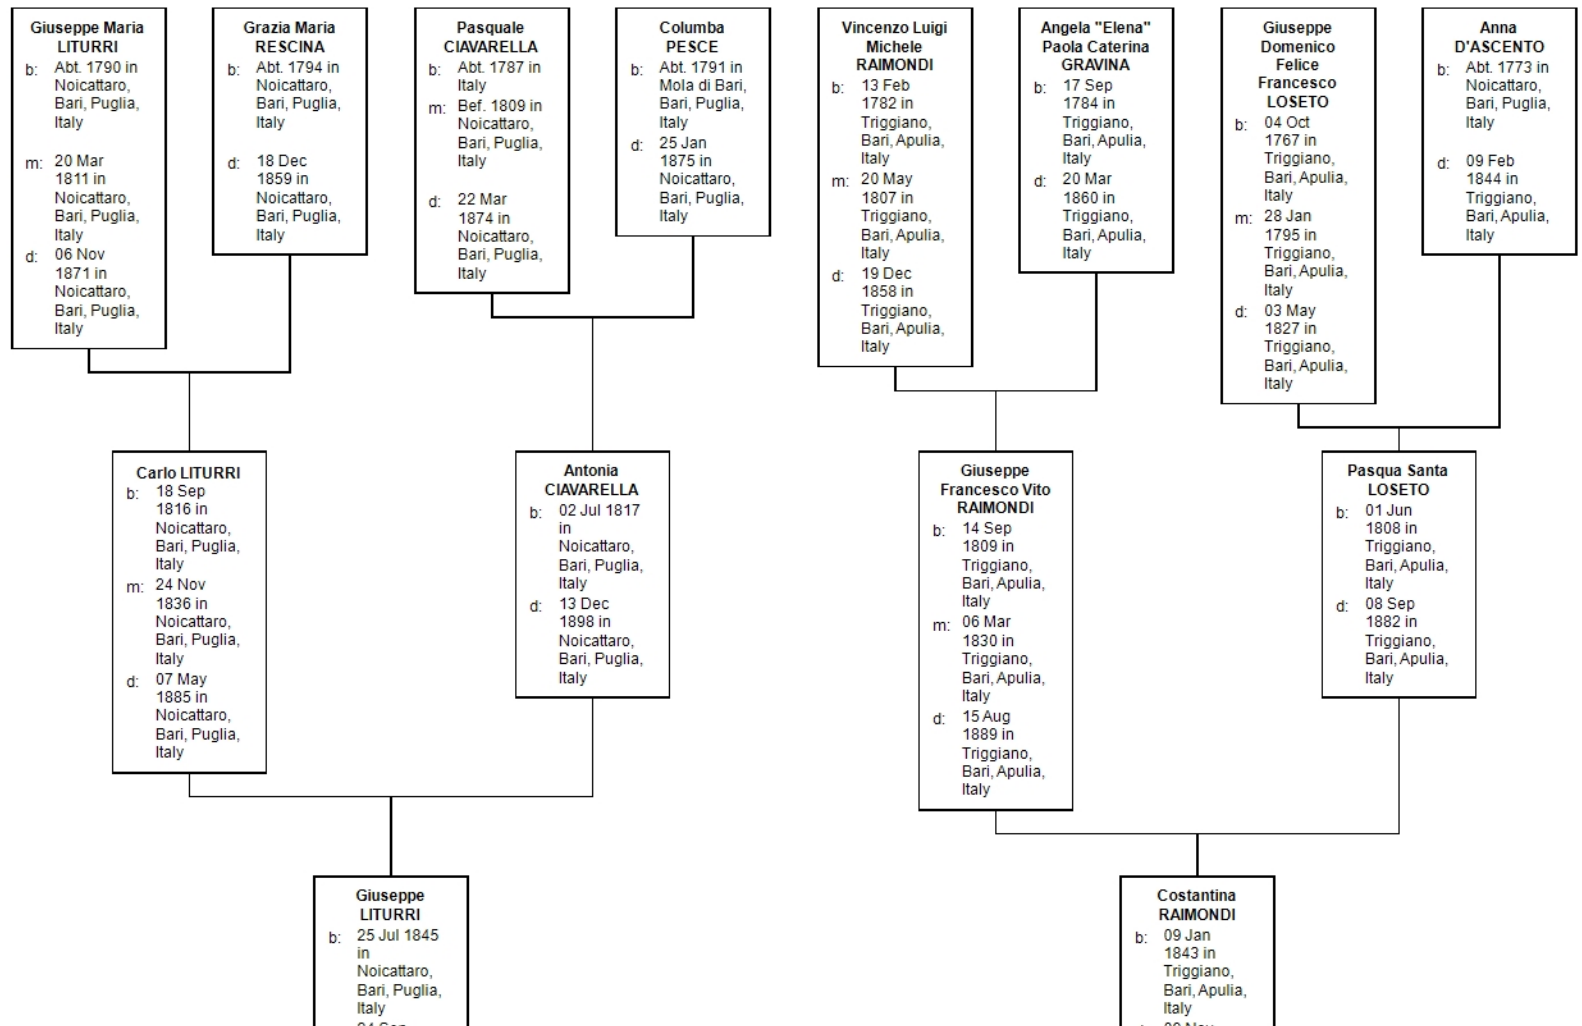

Vertical Pedigree Chart for Domenico (Dominick) LITURE

m: 24 Sep
1869 in
Triggiano,
Bari, Apulia,
Italy
d: 27 Jun
1874 in
Triggiano,
Bari, Apulia,
Italy

d: 09 Nov
1911 in
Triggiano,
Bari, Apulia,
Italy

Carlo LITURRI
b: 07 Apr
1874 in
Triggiano,
Bari, Apulia,
Italy
m: 20 Mar
1897 in
Triggiano,
Bari, Apulia,
Italy
d: 08 Mar
1906 in
Brooklyn,
Kings Co.,
NY, USA;
Long Island
College
Hospital

**Dom
(Dom
LITU**
b: 13 At
1905
Trigg
Bari,
Italy
d: 10 D
1995
Chic
Cool
Illino

m: 27 Apr
1878 in
Triggiano,
Bari, Apulia,
Italy
d: 09 Sep
1910 in
Triggiano,
Bari, Apulia,
Italy

d: 09 Aug
1911 in
Triggiano,
Bari, Apulia,
Italy

**Anna Angela
SANTOLIVIO**
b: 01 Feb
1879 in
Triggiano,
Bari, Apulia,
Italy
d: 03 May
1949 in
Chicago,
Cook Co.,
Illinois, USA

enico
inick)
JRE
g
in
iano,
Apulia,
ec
in
ago,
Co.,
is, USA

**Helen Caroline
RILEY**
b: 12 Nov
1904 in
Chicago,
Cook Co.,
Illinois, USA
m: 31 Oct
1926 in
Chicago,
Cook Co.,
Illinois, USA
d: 04 Oct
2002 in
Northlake,
Cook Co.,
Illinois, USA