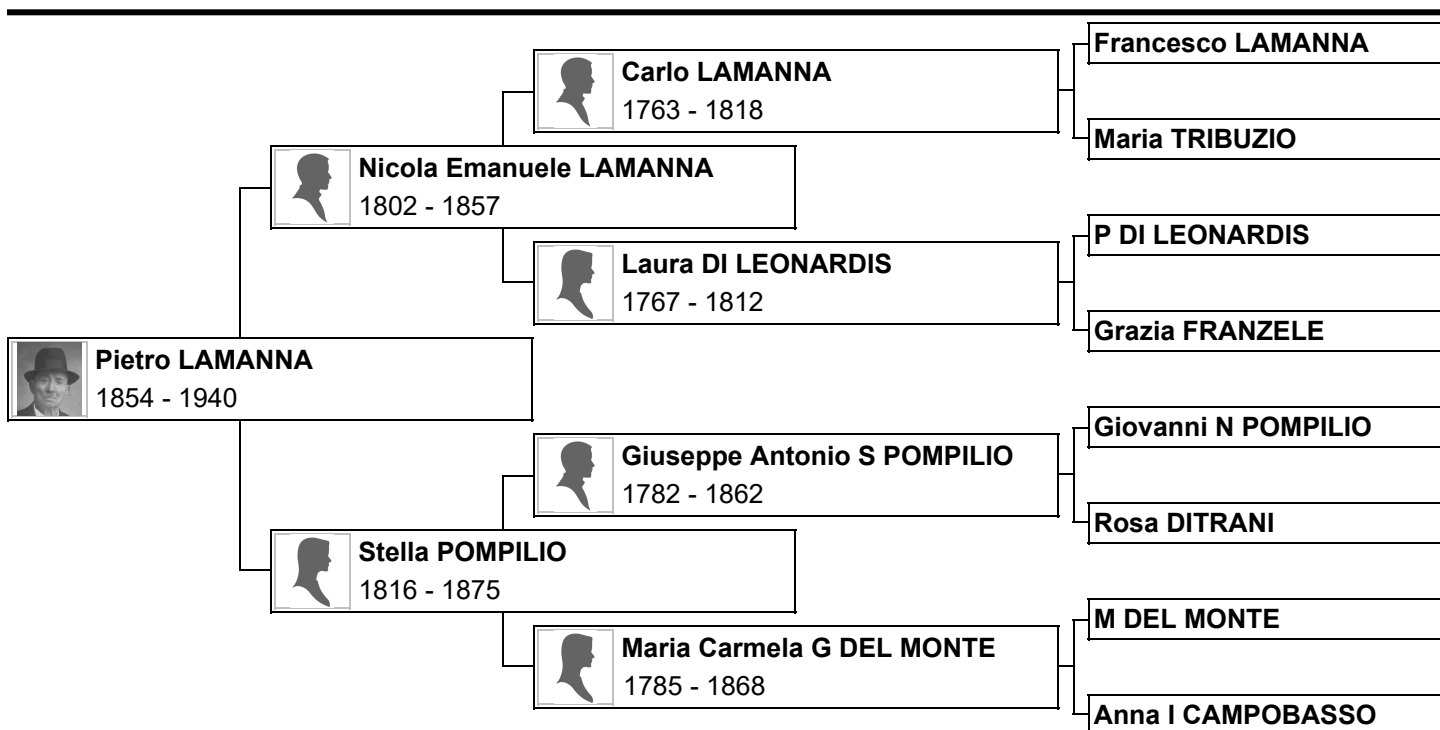

## Family View Report for Pietro LAMANNA

### Pietro LAMANNA

Born: 25 Nov 1854  
Triggiano, Bari, Apulia, Italy  
Died: 10 Apr 1940  
Triggiano, Bari, Apulia, Italy

### Marianna LOMBARDI

Born: 26 Apr 1859  
Triggiano, Bari, Apulia, Italy  
Died: 14 Mar 1928  
Triggiano, Bari, Apulia, Italy

Marriage: 02 Nov 1876 in Triggiano, Bari, Apulia, Italy

Children:	Sex	Birth	Death
Nicola LAMANNA	M	30 Nov 1877 Triggiano, Bari, Apulia, Italy	17 Apr 1926 Triggiano, Bari, Apulia, Italy
Stella LAMANNA	F	08 Oct 1880 Triggiano, Bari, Apulia, Italy	01 Feb 1881 Triggiano, Bari, Apulia, Italy
Stella LAMANNA	F	12 Dec 1881 Triggiano, Bari, Apulia, Italy	18 Apr 1956 Triggiano, Bari, Apulia, Italy
Rocco LAMANNA	M	03 Oct 1884 Triggiano, Bari, Apulia, Italy	03 Nov 1940 Triggiano, Bari, Apulia, Italy
Vincenzo LAMANNA	M	06 Jul 1888 Triggiano, Bari, Apulia, Italy	29 Nov 1890 Triggiano, Bari, Apulia, Italy
Antonio LAMANNA	M	16 Aug 1890 Triggiano, Bari, Apulia, Italy	14 Aug 1951 Ramsey Co., Minnesota, USA
Michelangelo LAMANNA	M	28 Jan 1893 Triggiano, Bari, Apulia, Italy	08 Sep 1894 Triggiano, Bari, Apulia, Italy
Anna LAMANNA	F	17 Nov 1894 Triggiano, Bari, Apulia, Italy	18 Nov 1895 Triggiano, Bari, Apulia, Italy
Vincenzo (James) LAMANNA	M	23 Mar 1896 Triggiano, Bari, Apulia, Italy	25 Oct 1978 South St Paul, Dakota Co., Minnesota, USA